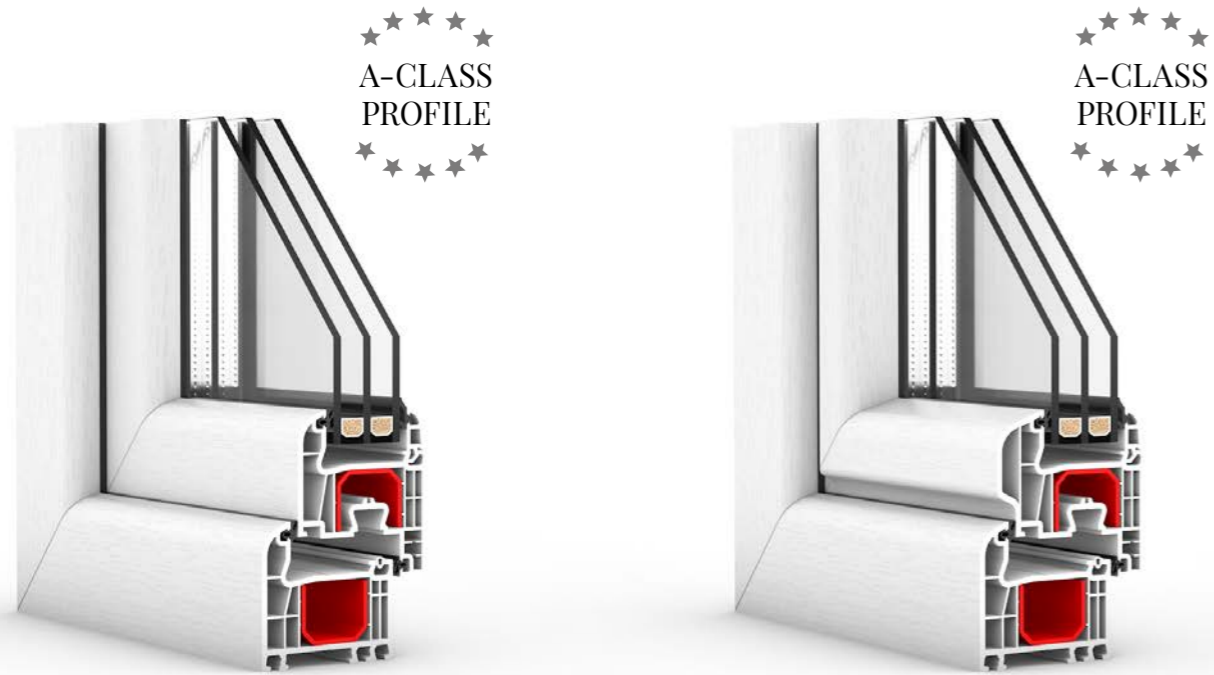

## Iglo 5 Classic

$U_w = 0,94 \text{ W}/(\text{m}^2\text{K})^*$

**Profile** – the rounded profile line in A class determines the modern design of the window. The original, patented solution creates the unique interior and exterior character.